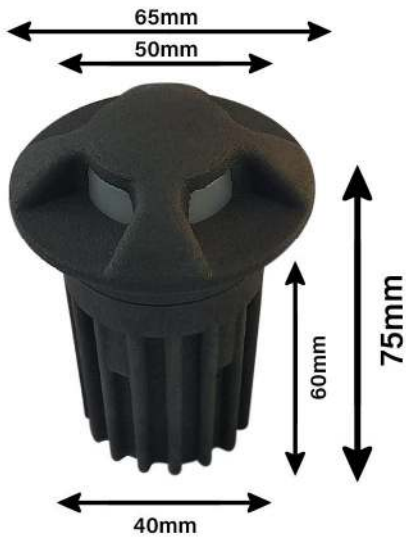

زیرد نور اسپرلوس

Inground light

Input Voltage : AC220V

Frequency Range : 50 Hz

Power Consumption:1*1w/1*3w

Body Material : Aluminium

CRI>83

Qty / Ctn :

ZNE.G.504/654:50PCS

Body Color:White,Black

Gray,Ivory,Gold,Rose Gold

Bronze,Silver,Brushed