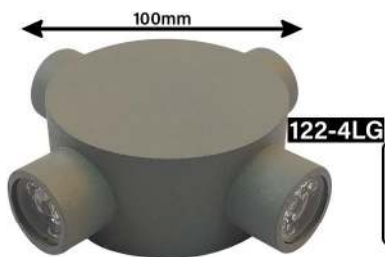

زبردنوا ایپلکس

Wall Light

Input Voltage : AC220V
Frequency Range : 50 Hz
Power Consumption:1*1-/6*1w

Body Material : Aluminium
Lens Angel:5-120°/60°
CRI>83

Qty / Ctn :
IP44 ZNE.W.122:60PCS
Body Color:White,Black

Gray,Ivory,Gold,Rose Gold
Bronze,Silver,Brushed