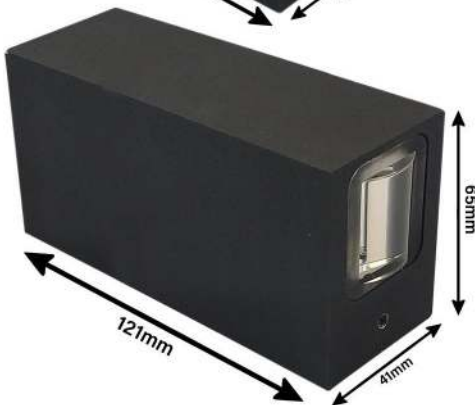

زبرد نهر ايرلس

Wall light

Input Voltage : AC220V

Frequency Range : 50 Hz

Power Consumption 130 :1*2.5w

Power Consumption 131 :2*2.5w

Body Material : Aluminium

CRI>83

Qty / Ctn :

ZNE.W.130:40PCS

ZNE.W.131:20PCS

Body Color:White,Black

Gray,Ivory,Gold,Rose Gold

Bronze,Silver,Brushed