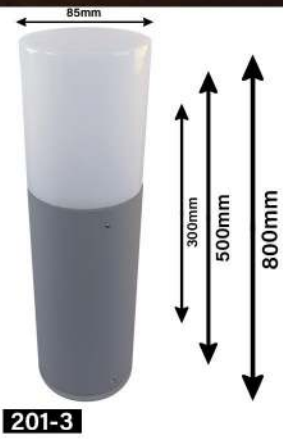

زهره نور ايرلس

Garden lamp

201-3