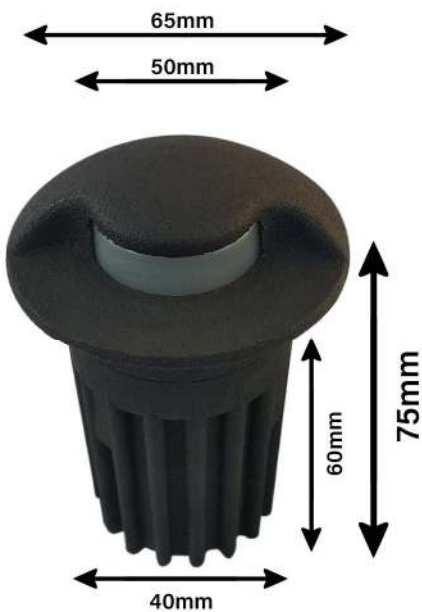

زیرد نور ایپارلس

Inground light

Input Voltage : AC220V

Frequency Range : 50 Hz

Power Consumption:1*1w/1*3w

Body Material : Aluminium

CRI>83

Qty / Ctn :

ZNE.G.501/651:50PCS

Body Color:White,Black

Gray,Ivory,Gold,Rose Gold

Bronze,Silver,Brushed