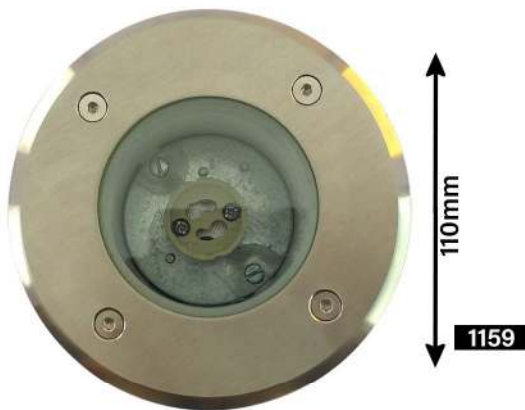

زمرند نهر ايرلس

Inground light

Input Voltage : AC220V

Frequency Range : 50 Hz

Lamp Source : Gu10

Body Material : Aluminium/Stainless steel

Qty / Ctn :

ZNE.G.1159/1160:24PCS

Body Color:White,Black

Gray,Ivory,Gold,Rose Gold

Bronze,Silver,Brushed