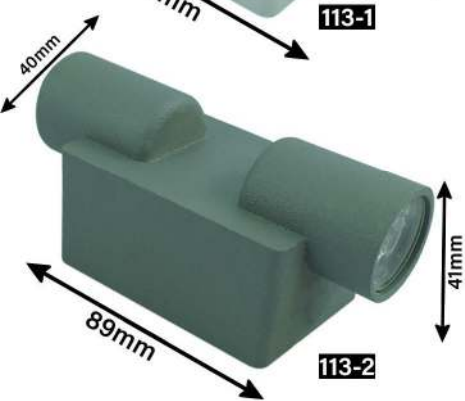

زبرد نور ایپلکس

Wall light

113-1

Input Voltage : AC220V

Frequency Range : 50 Hz

Power Consumption:1*1-8*1w

Body Material : Aluminium

Lens Angel:5-120°/60°

CRI>83

Qty / Ctn :

ZNE.W.113-1/113-2:100PCS

ZNE.W.113-2s/3s/4s:60PCS

ZNE.W.113-6/8:40PCS

Body Color:White,Black

Gray,Ivory,Gold,Rose Gold

Bronze,Silver,Brushed