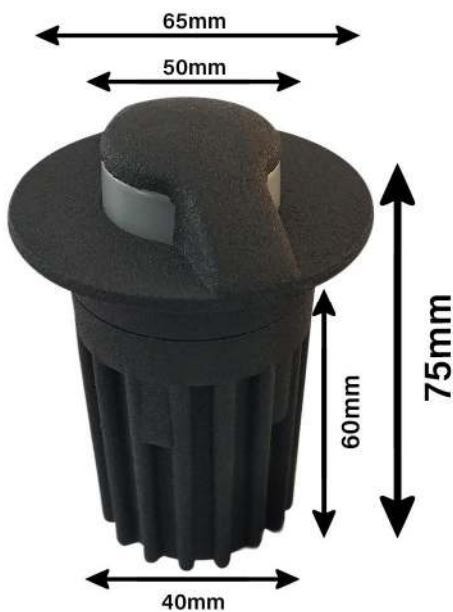

زیر نور اسپالاس

Inground light

Input Voltage : AC220V

Frequency Range : 50 Hz

Power Consumption:1*1w/1*3w

Body Material : Aluminium

CRI>83

Qty / Ctn :

ZNE.G.502/652:50PCS

Body Color:White,Black

Gray,Ivory,Gold,Rose Gold

Bronze,Silver,Brushed