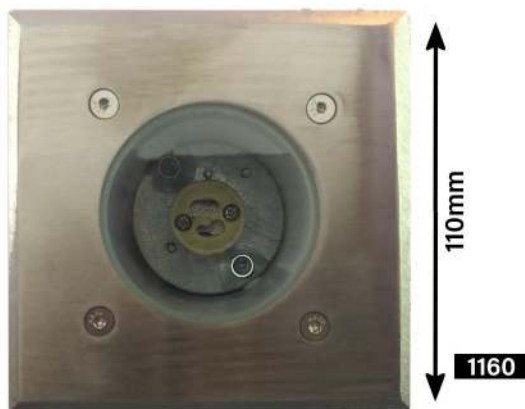

زمرند نهر ايرلس

Inground light

Input Voltage : AC220V

Frequency Range : 50 Hz

Lamp Source : Gu10

Body Material : Aluminium/Stainless steel

Qty / Ctn :

ZNE.G.1159/1160:24PCS

Body Color:White,Black

Gray,Ivory,Gold,Rose Gold

Bronze,Silver,Brushed