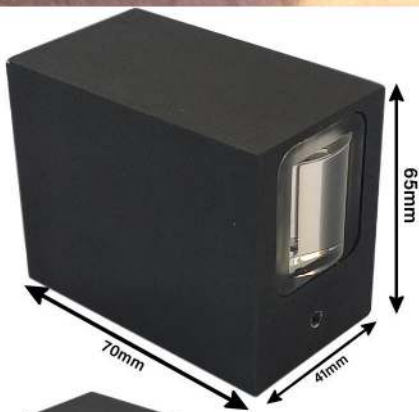

زبرد نهر ايرلس

Wall light

Input Voltage : AC220V

Frequency Range : 50 Hz

Power Consumption 130 :1*2.5w

Power Consumption 131 :2*2.5w

Body Material : Aluminium

CRI>83

Qty / Ctn :

ZNE.W.130:40PCS

ZNE.W.131:20PCS

Body Color:White,Black

Gray,Ivory,Gold,Rose Gold

Bronze,Silver,Brushed