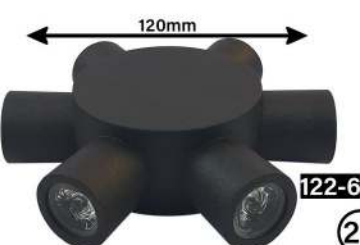

زبردنوا ایپلکس

Wall Light

Input Voltage : AC220V
Frequency Range : 50 Hz
Power Consumption:1*1-/6*1w

Body Material : Aluminium
Lens Angel:5-120°/60°
CRI>83

Qty / Ctn :
IP44 ZNE.W.122:60PCS
Body Color:White,Black

Gray,Ivory,Gold,Rose Gold
Bronze,Silver,Brushed