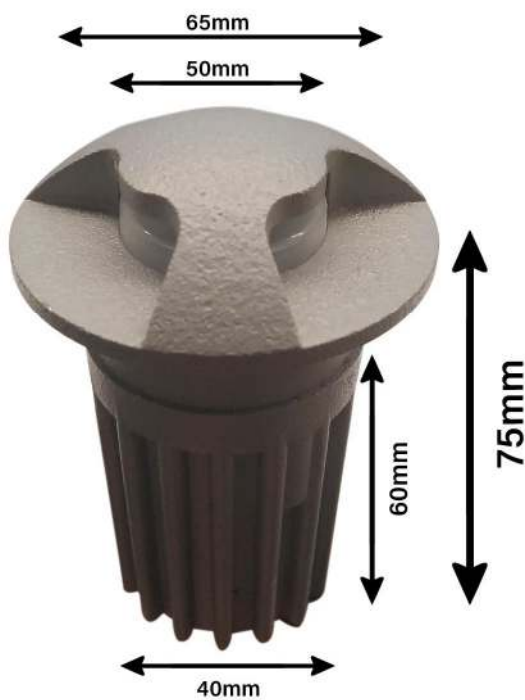

زیر نور اسپالس

Inground light

Input Voltage : AC220V

Frequency Range : 50 Hz

Power Consumption:1*1w/1*3w

Body Material : Aluminium

CRI>83

Qty / Ctn :

ZNE.G.503/653:50PCS

Body Color:White,Black

Gray,Ivory,Gold,Rose Gold

Bronze,Silver,Brushed